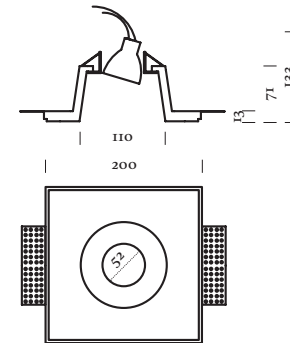

REF 8o6 GROUND FLOOR 0° - 30° / 360°

1,200 kg

8o6GF	GU10 max 50W
8o6GFLED27	LED COB 10W - 2700K - 600lm DIM
8o6GFLED30	LED COB 10W - 3000K - 650lm DIM