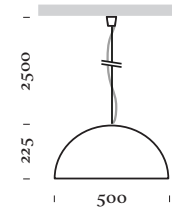

REF 810 **DUOMO** 5 kg

810INC E27 - max 150W

810CNOR + Option color : noro

810CBIA + Option color : biancoro

810CBL + Option color : black

810CGO + Option color : gold