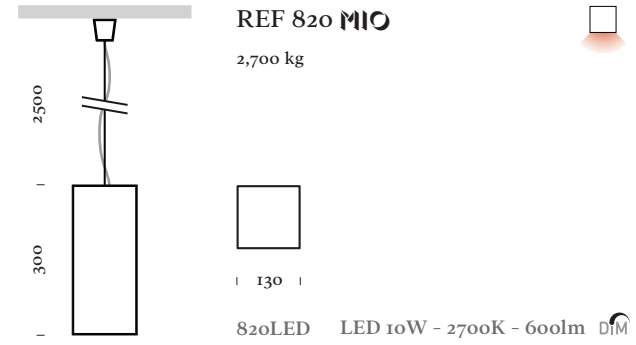

CESSO 2024

71

ARCHITECTURAL
PLASTER