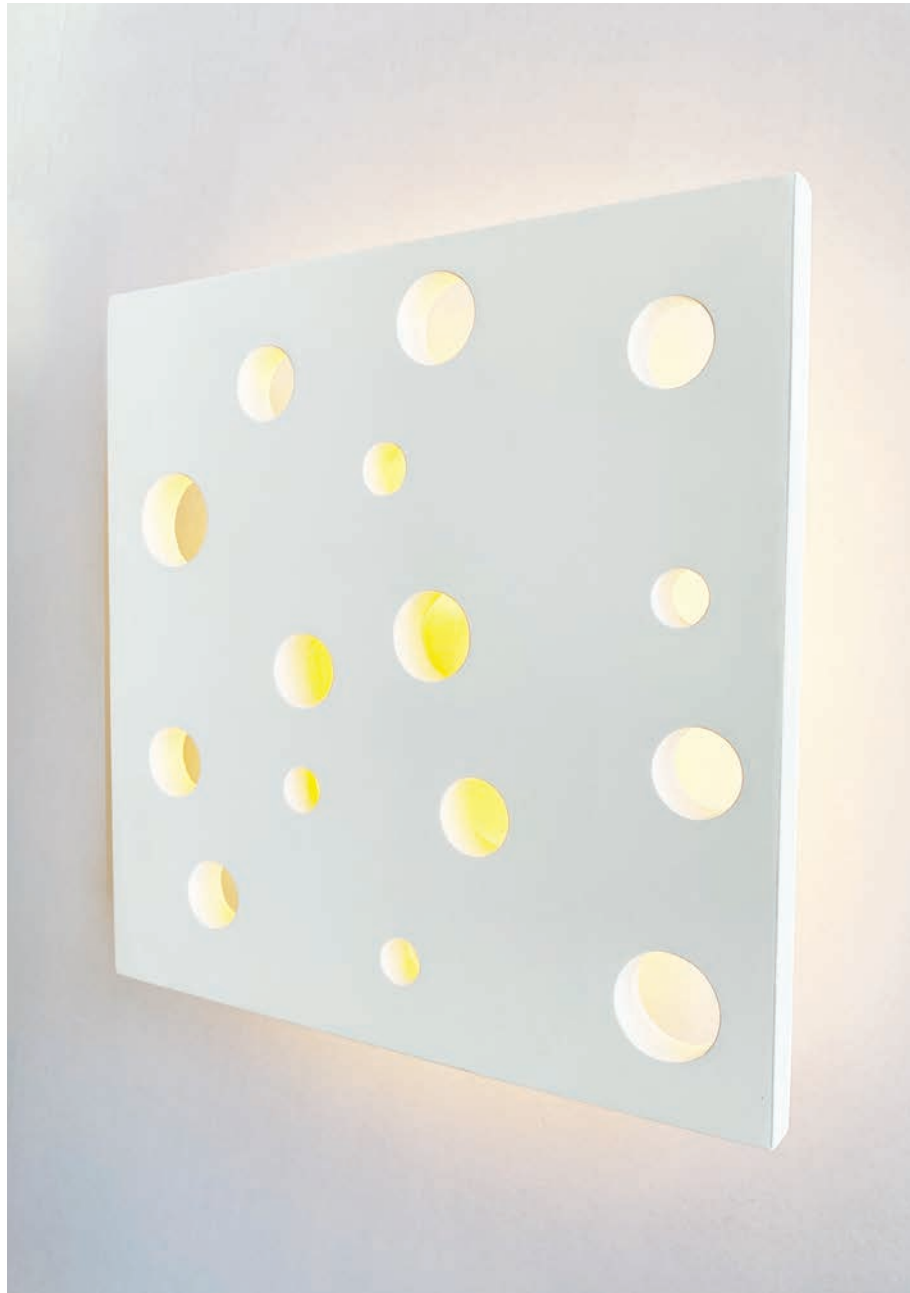

**ARTIC
FORO**

Appliques murales
Wandlampen
Applique a muro

↑ 44r