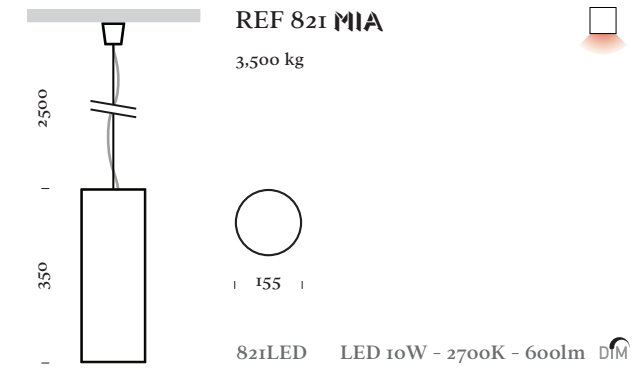

CESSO 2024

71

ARCHITECTURAL
PLASTER